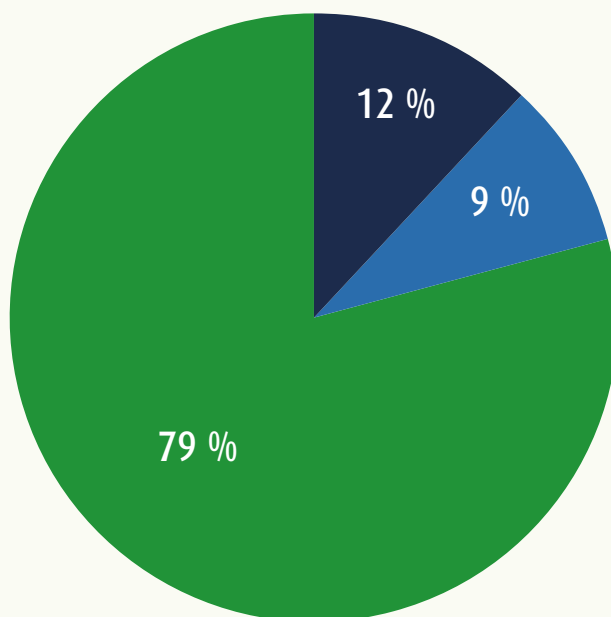

## Quote of the month

„The „German School Barometer Pupils:inside“ 2024 surveyed over 1,500 children, young people and their parents in spring 2024. The results show that around one in five children (21%) has mental health problems, with children from families with frequent financial worries being particularly affected.“

## Mental disorders in children and adolescents

Conspicuous

Borderline

Inconspicuous

Source: Between April 26 and May 20, 2024, a total of 1,530 children and young people aged 8 to 17 and one parent from each age group were surveyed by the opinion research institute forsa for the first edition of the "German School Barometer Pupils:inside".